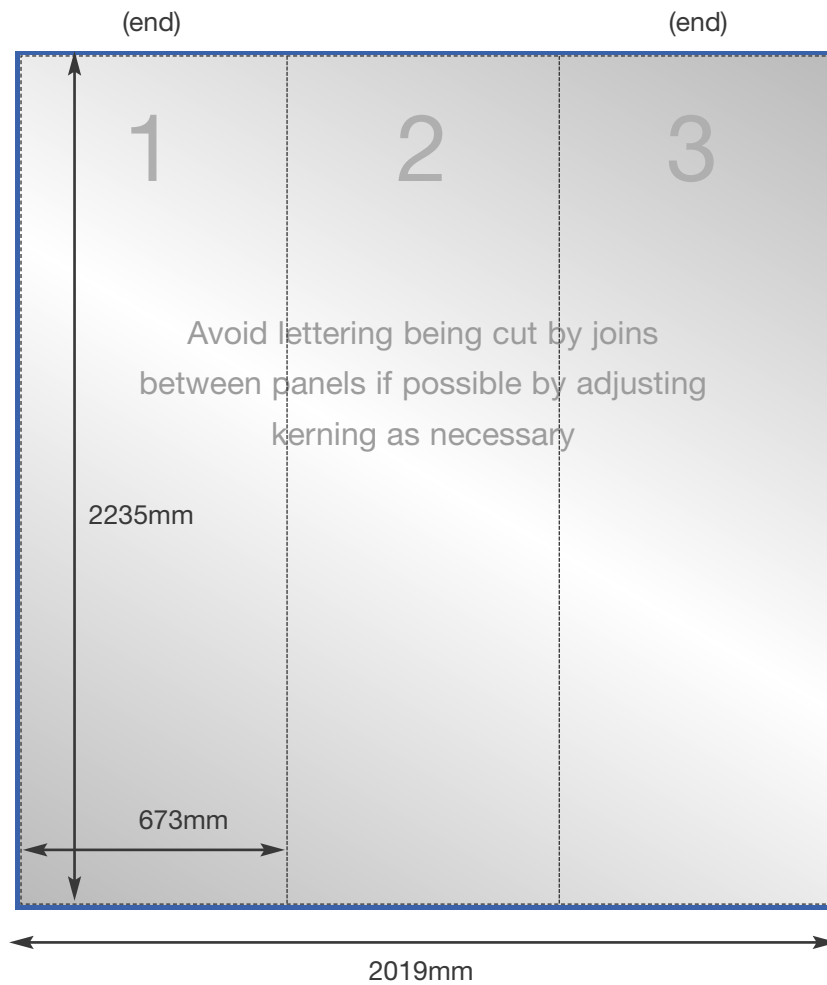

1x3 Curved Pop Up Graphic Specification

Front Panels

Overall graphic area
2235mm x 2019mm
N.B. as approximately 50% of the (end) curve panel width may be concealed from view - position text and image accordingly

Overall finished print size
2235mm x 2019mm
(3 panels 673mm width)

Overall image bleed area
2255 x 2039mm
(10mm top and sides on end panels)

*REAR GRAPHIC WIDTHS (IF REQUIRED):
The graphic panel changes to 812mm wide if printing graphics to the rear of the curved system. It is wider to account for the larger radius.*