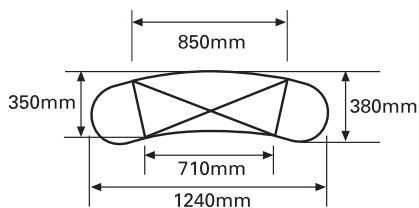

1x3 Curved Pop Up Graphic Specification

Front Panels

Overall graphic area
2235mm x 2019mm
N.B. as approximately 50% of the (end) curve panel width may be concealed from view - position text and image accordingly

Overall finished print size
2235mm x 2019mm
(3 panels 673mm width)

Overall image bleed area
2255 x 2039mm
(10mm top and sides on end panels)

*REAR GRAPHIC WIDTHS (IF REQUIRED):
The graphic panel changes to 812mm wide if printing graphics to the rear of the curved system. It is wider to account for the larger radius.*