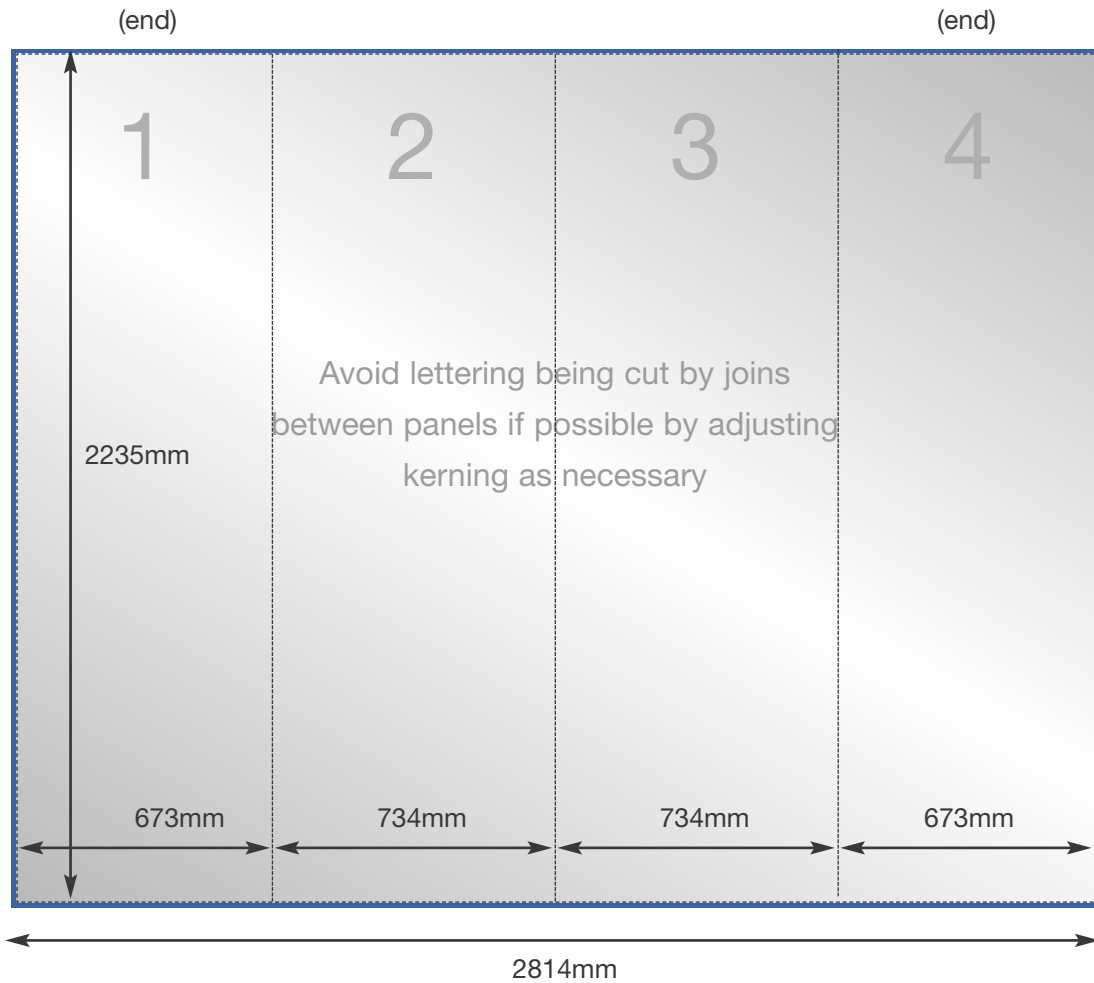

2x3 Straight Pop Up Graphic Specification

Front Panels

Overall graphic area
2235mm x 2814mm
N.B. as approximately 50% of the (end) curve panel width may be concealed from view - position text and image accordingly

Overall finished print size
2235mm x 2814mm
(4 panels)

Overall image bleed area
2255 x 2834mm
(10mm top and sides on end panels)

*REAR GRAPHIC WIDTHS (IF REQUIRED):
The graphic panels' widths stay the same if printing graphics to the rear of the straight system.*