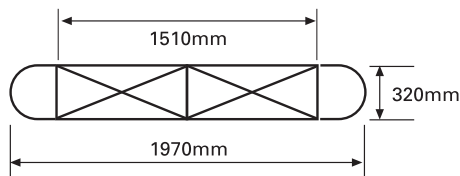

2x3 Straight Pop Up Graphic Specification

Front Panels

Overall graphic area
2235mm x 2814mm
N.B. as approximately 50% of the (end) curve panel width may be concealed from view - position text and image accordingly

Overall finished print size
2235mm x 2814mm
(4 panels)

Overall image bleed area
2255 x 2834mm
(10mm top and sides on end panels)

*REAR GRAPHIC WIDTHS (IF REQUIRED):
The graphic panels' widths stay the same if printing graphics to the rear of the straight system.*