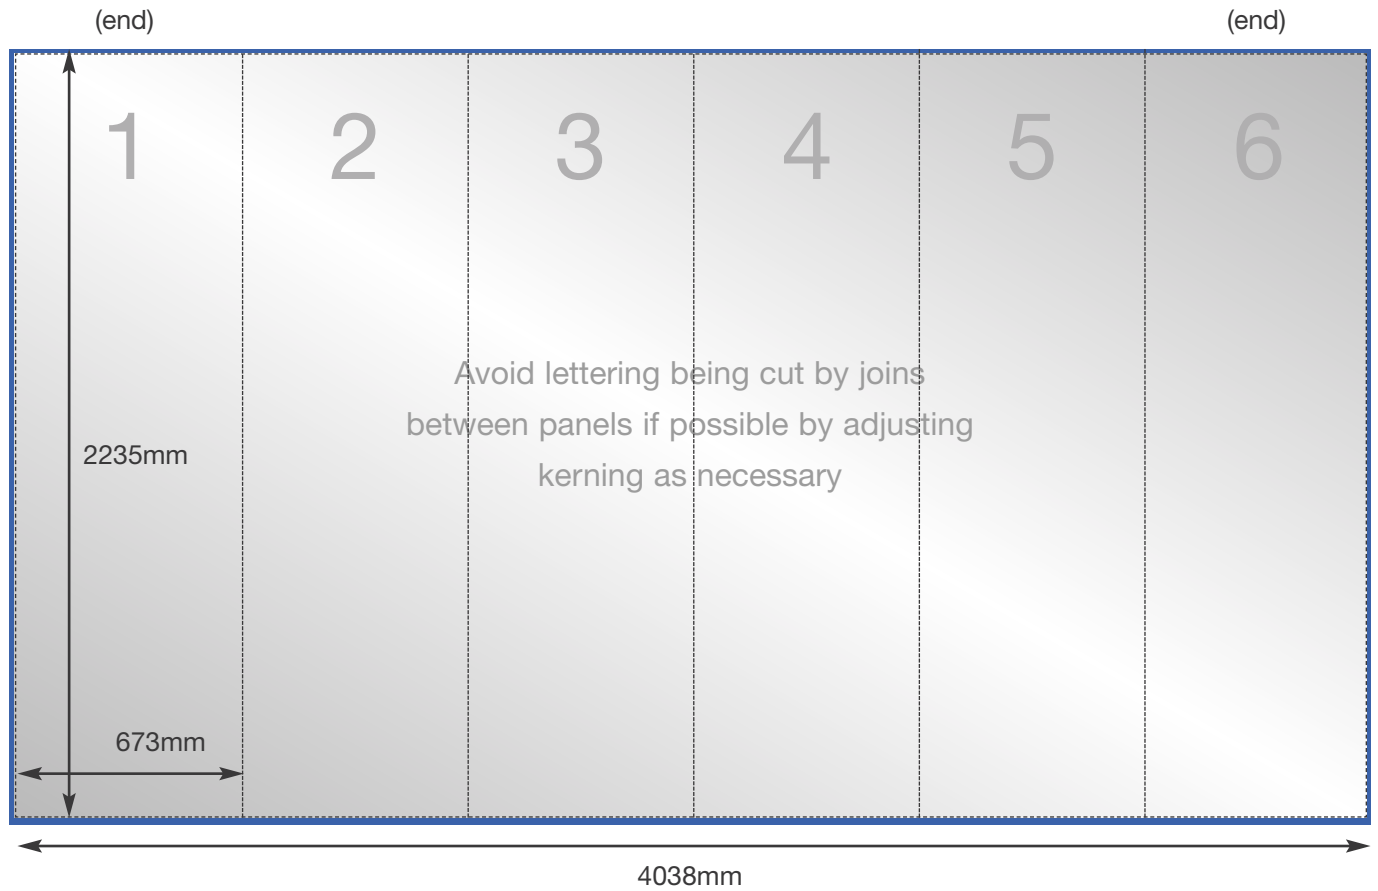

4x3 Curved Pop Up Graphic Specification

Front Panels

Front visible graphic overall area
2235mm x 4038mm
N.B. as approximately 50% of the (end) curve panel width may be concealed from view - position text and image accordingly

Front finished overall print size
2235mm x 4038mm
(6 panels 673mm width)

Front overall image bleed area
2255 x 4058mm
(10mm top and sides on end panels)

*REAR GRAPHIC WIDTHS (IF REQUIRED):
Each graphic panel changes to 812mm wide if printing graphics to the rear of the curved system. They are wider to account for the larger radius.*