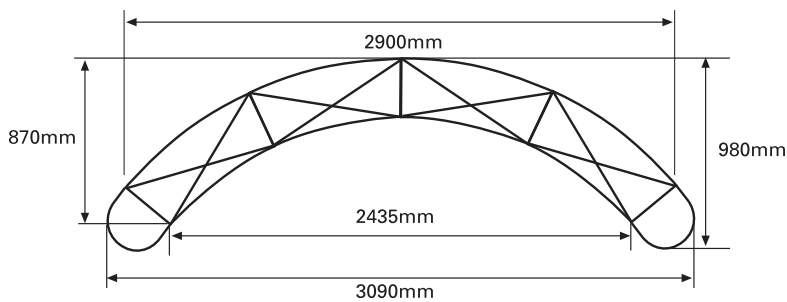

4x3 Curved Pop Up Graphic Specification

Front Panels

Front visible graphic overall area
2235mm x 4038mm
N.B. as approximately 50% of the (end) curve panel width may be concealed from view - position text and image accordingly

Front finished overall print size
2235mm x 4038mm
(6 panels 673mm width)

Front overall image bleed area
2255 x 4058mm
(10mm top and sides on end panels)

*REAR GRAPHIC WIDTHS (IF REQUIRED):
Each graphic panel changes to 812mm wide if printing graphics to the rear of the curved system. They are wider to account for the larger radius.*