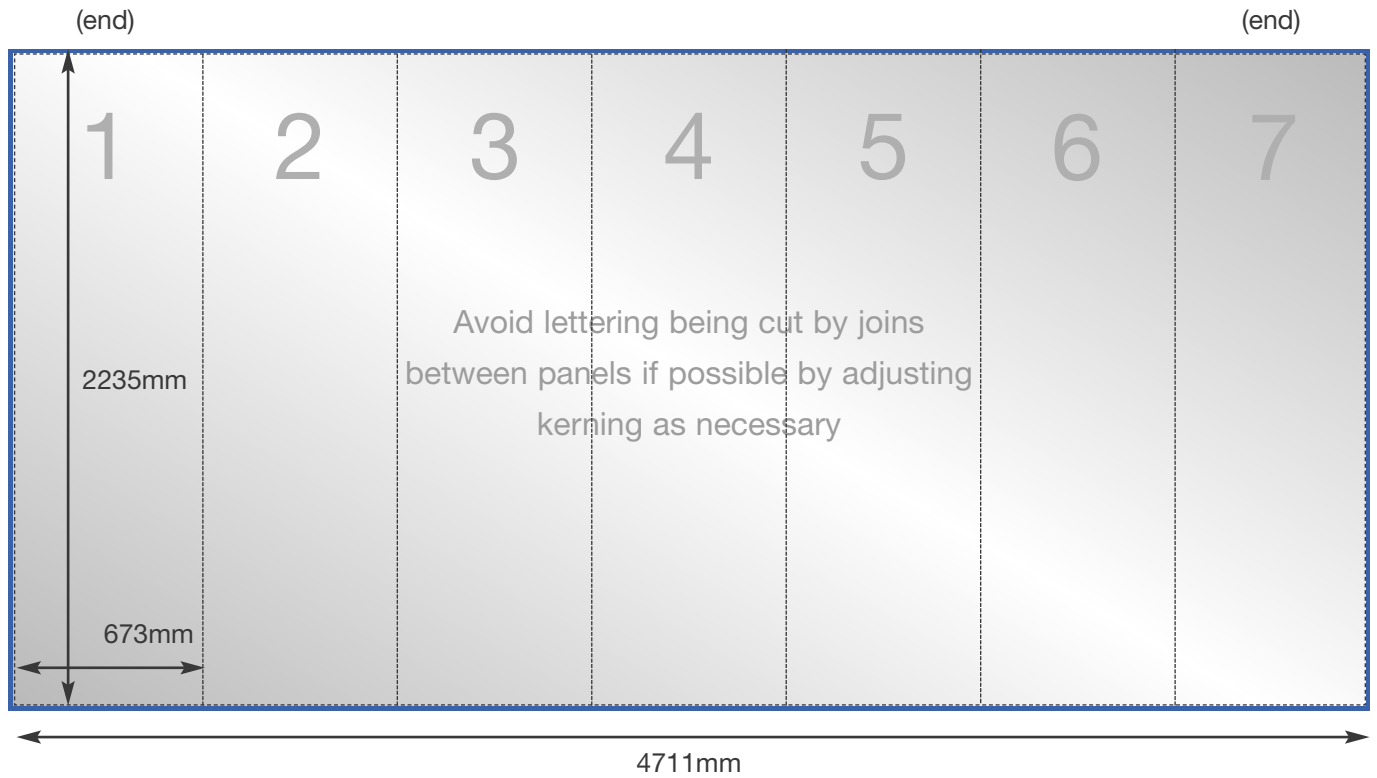

5x3 Curved Pop Up Graphic Specification

Front Panels

Overall graphic area
2235mm x 4711mm
N.B. as approximately 50% of the (end) curve panel width may be concealed from view - position text and image accordingly

Overall finished print size
2235mm x 4711mm
(7 panels 673mm width)

Overall image bleed area
2255 x 4731mm
(10mm top and sides on end panels)

*REAR GRAPHIC WIDTHS (IF REQUIRED):
Each graphic panel changes to 812mm wide if printing graphics to the rear of the curved system. They are wider to account for the larger radius.*