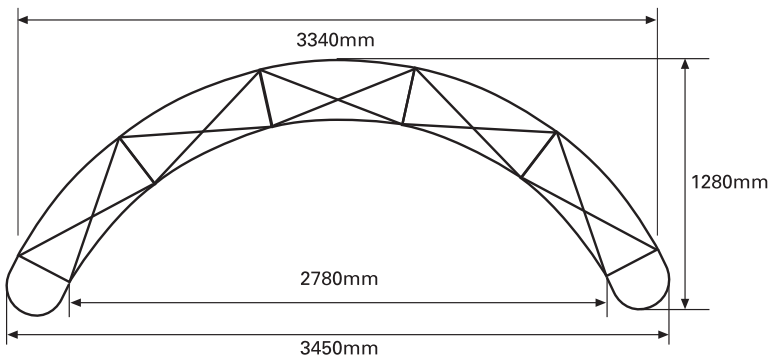

5x3 Curved Pop Up Graphic Specification

Front Panels

Overall graphic area
2235mm x 4711mm
N.B. as approximately 50% of the (end) curve panel width may be concealed from view - position text and image accordingly

Overall finished print size
2235mm x 4711mm
(7 panels 673mm width)

Overall image bleed area
2255 x 4731mm
(10mm top and sides on end panels)

*REAR GRAPHIC WIDTHS (IF REQUIRED):
Each graphic panel changes to 812mm wide if printing graphics to the rear of the curved system. They are wider to account for the larger radius.*