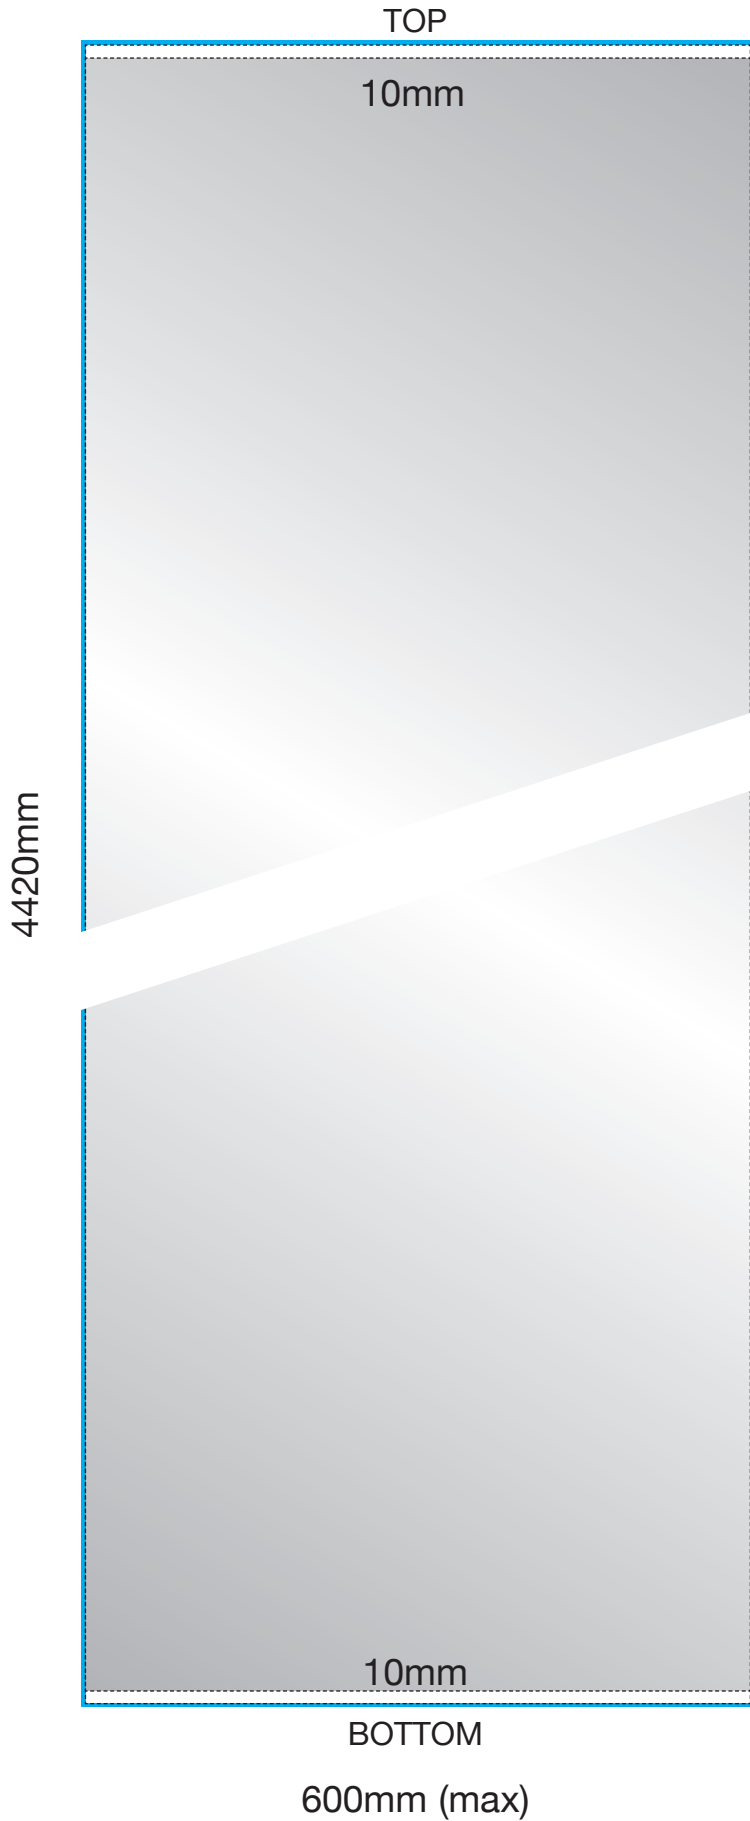

# HiFlyer Banner Graphic Specification

4400mm x 600mm

- Visible graphic area  
4400mm (max) x 600mm (max)
- Finished print size 4420mm x 600mm  
(10mm extends into top rail and 10mm into bottom rail)
- Image bleed area 4430 x 610mm  
(5mm top and sides)