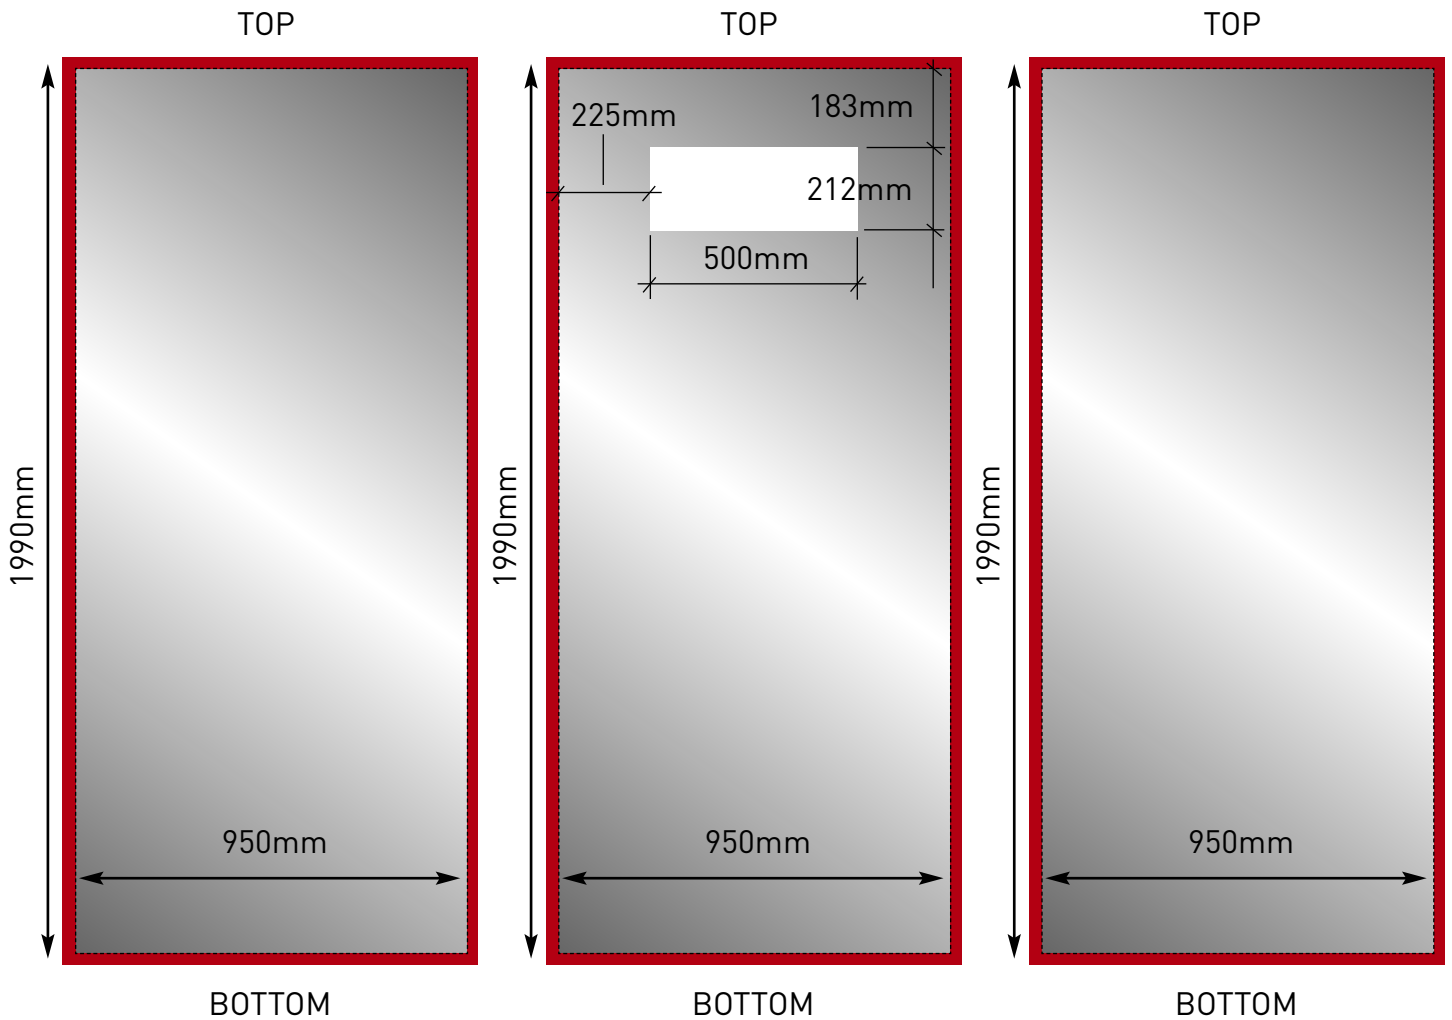

CENTRO Theatre - Set 4 (up to 32" screen) Graphic Specification

1990mm x 950mm (x3)

- Visible graphic area 1990mmH x 950mmW (x3)
- Finished print size 1990mmH x 950mmW (x3)
- Image bleed area 2010mmH x 970mmW (x3)
(10mm around all edges)

CENTRO Theatre - Set 4 (up to 42" screen) Graphic Specification

1990mm x 950mm (x3)

-  Visible graphic area 1990mmH x 950mmW (x3)
-  Finished print size 1990mmH x 950mmW (x3)
-  Image bleed area 2010mmH x 970mmW (x3)
(10mm around all edges)