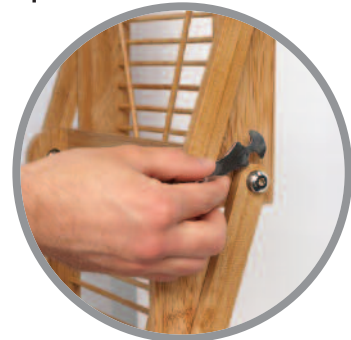

PLANET Info Z Assembly Instructions

1

Remove literature presenter from carry bag.

2

Turn both latches, either side of the literature presenter, to unlock system.

3

Pull system fully up away from the base.

4

Re-engage both latches to lock the system and complete assembly.