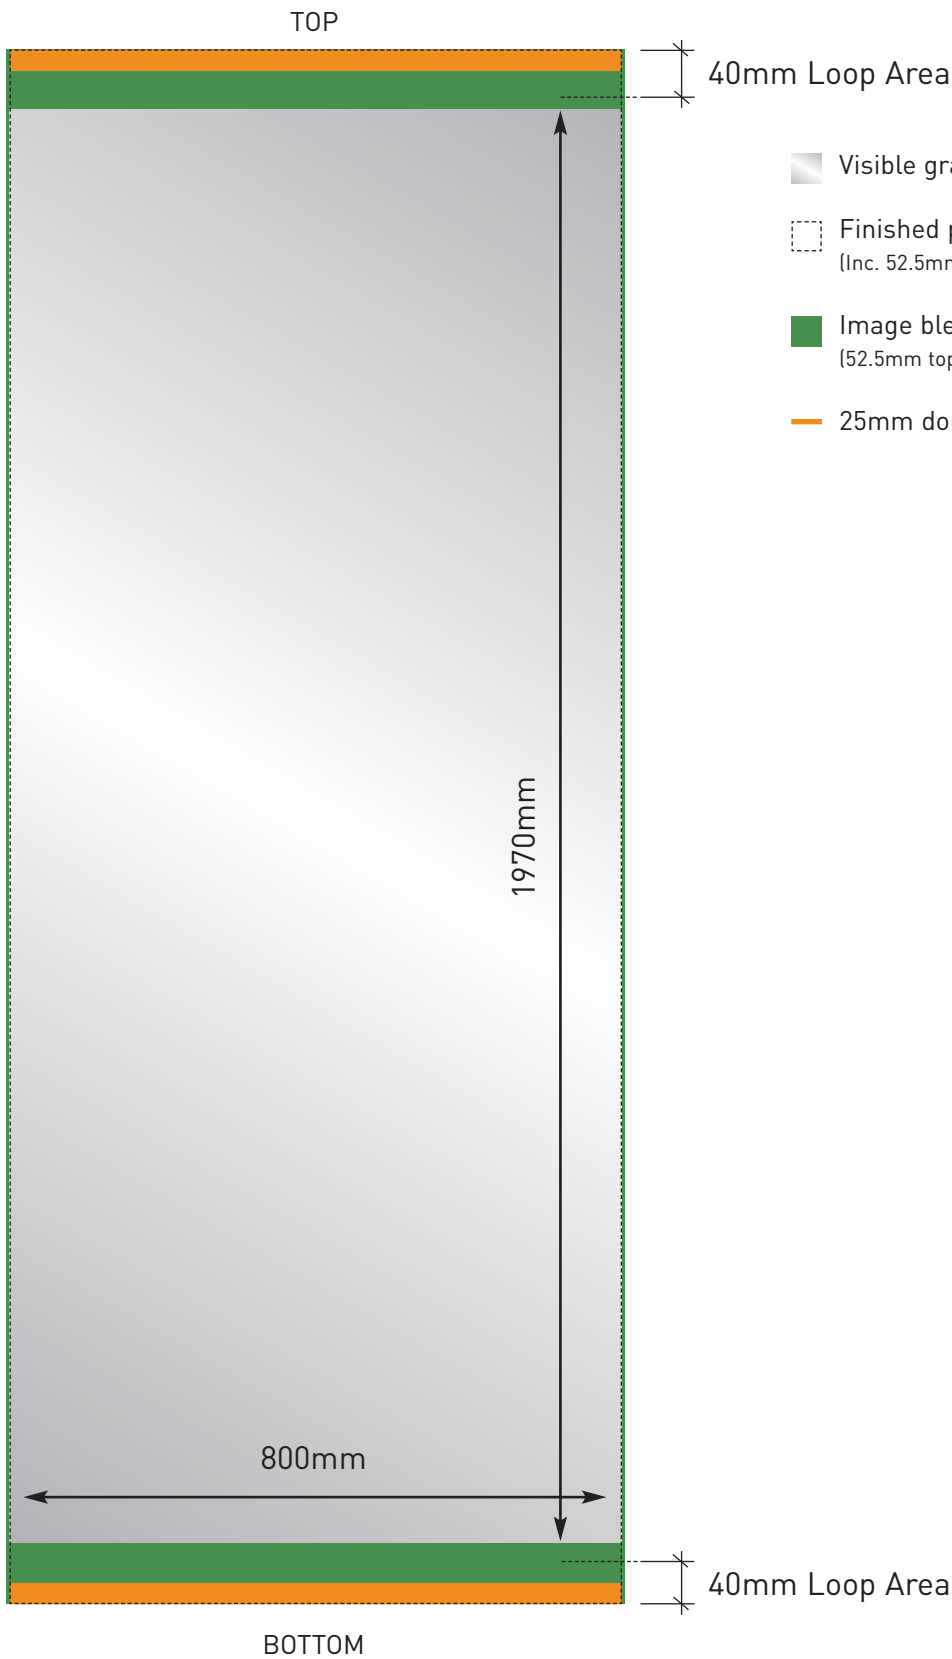

# PLANET BOW Graphic Specification

1970mm x 800mm

- Visible graphic area 1970mmH x 800mmW
- Finished print size is 2075mmH x 800mmW (Inc. 52.5mm inside top and bottom rail)
- Image bleed area is 2075mmH x 810mmW (52.5mm top and bottom, and 5mm both sides)
- 25mm double sided tape