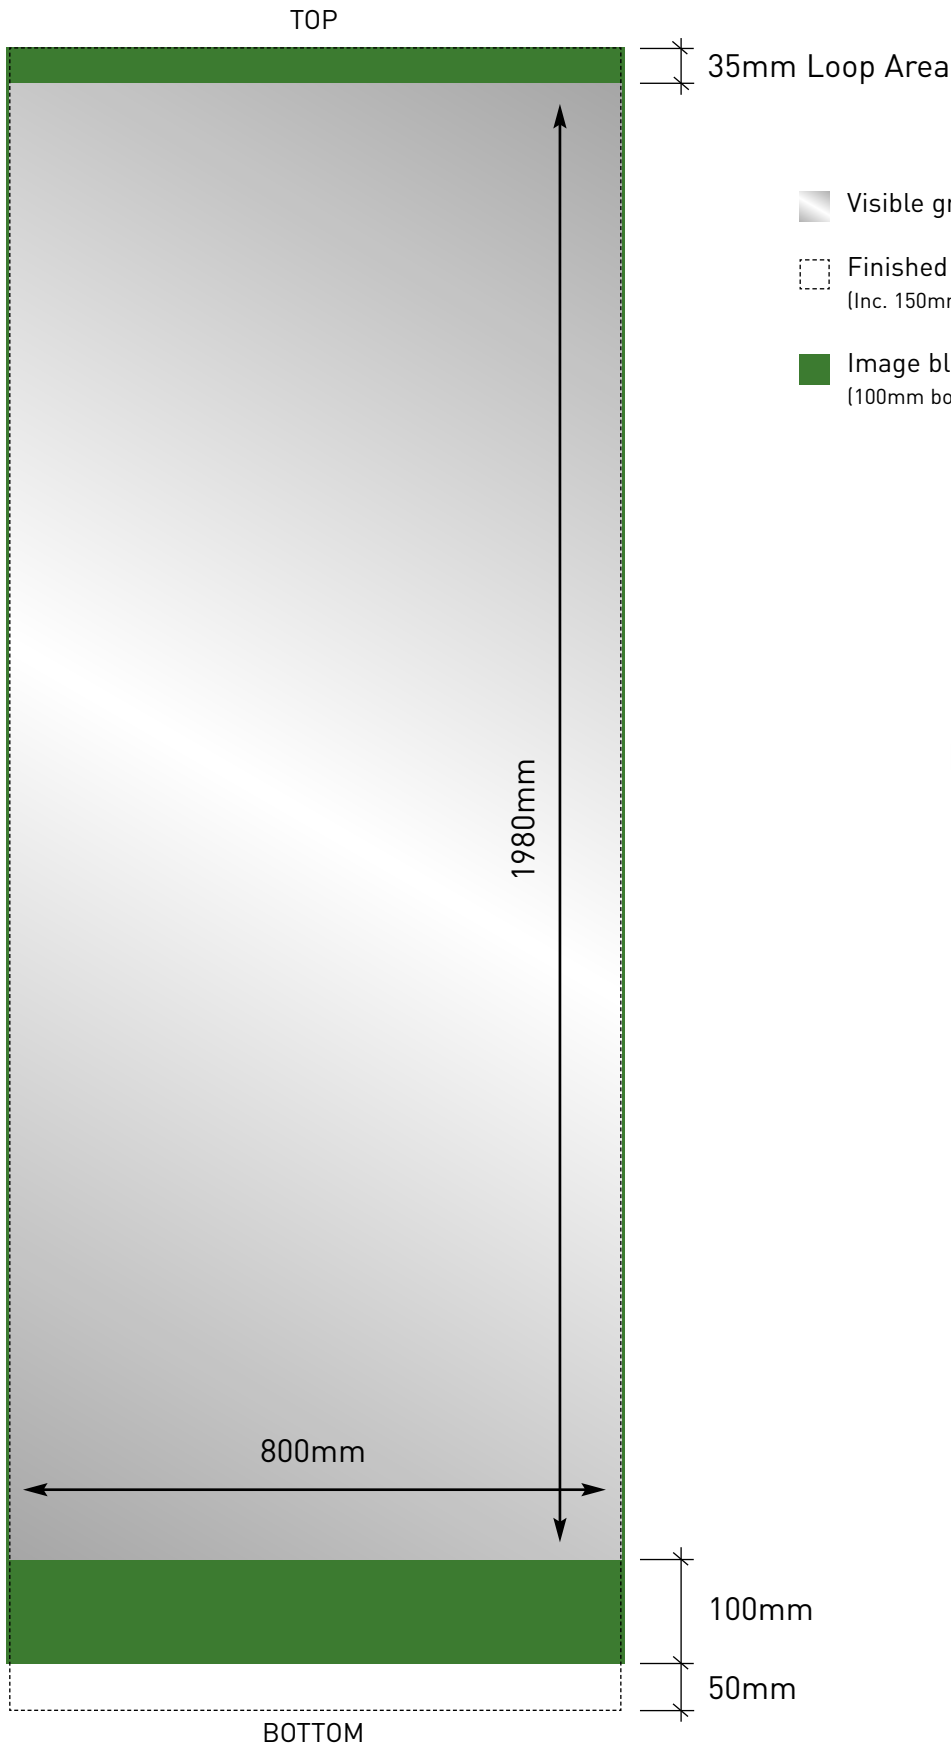

# PLANET TWIN Graphic Specification

1980mm x 800mm

- Visible graphic area 1980mmH x 800mmW
- Finished print size is 2165mmH x 800mmW (Inc. 150mm inside base and 35mm inside graphic rail)
- Image bleed area is 2115mmH x 810mmW (100mm bottom, 35mm top and 5mm both sides)