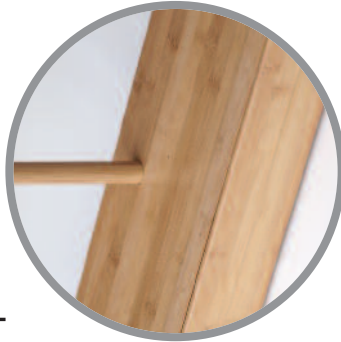

1

Remove roll up from carry bag.

5

Holding graphic rail, pull graphic straight up, ensuring not to damage graphic.

4

Fully insert bottom of assembled pole into hole in base.

6

Hook slot of graphic rail (labelled 'insert'), over metal lip at top of pole. Adjust feet in underside of base if required. This completes the assembly.