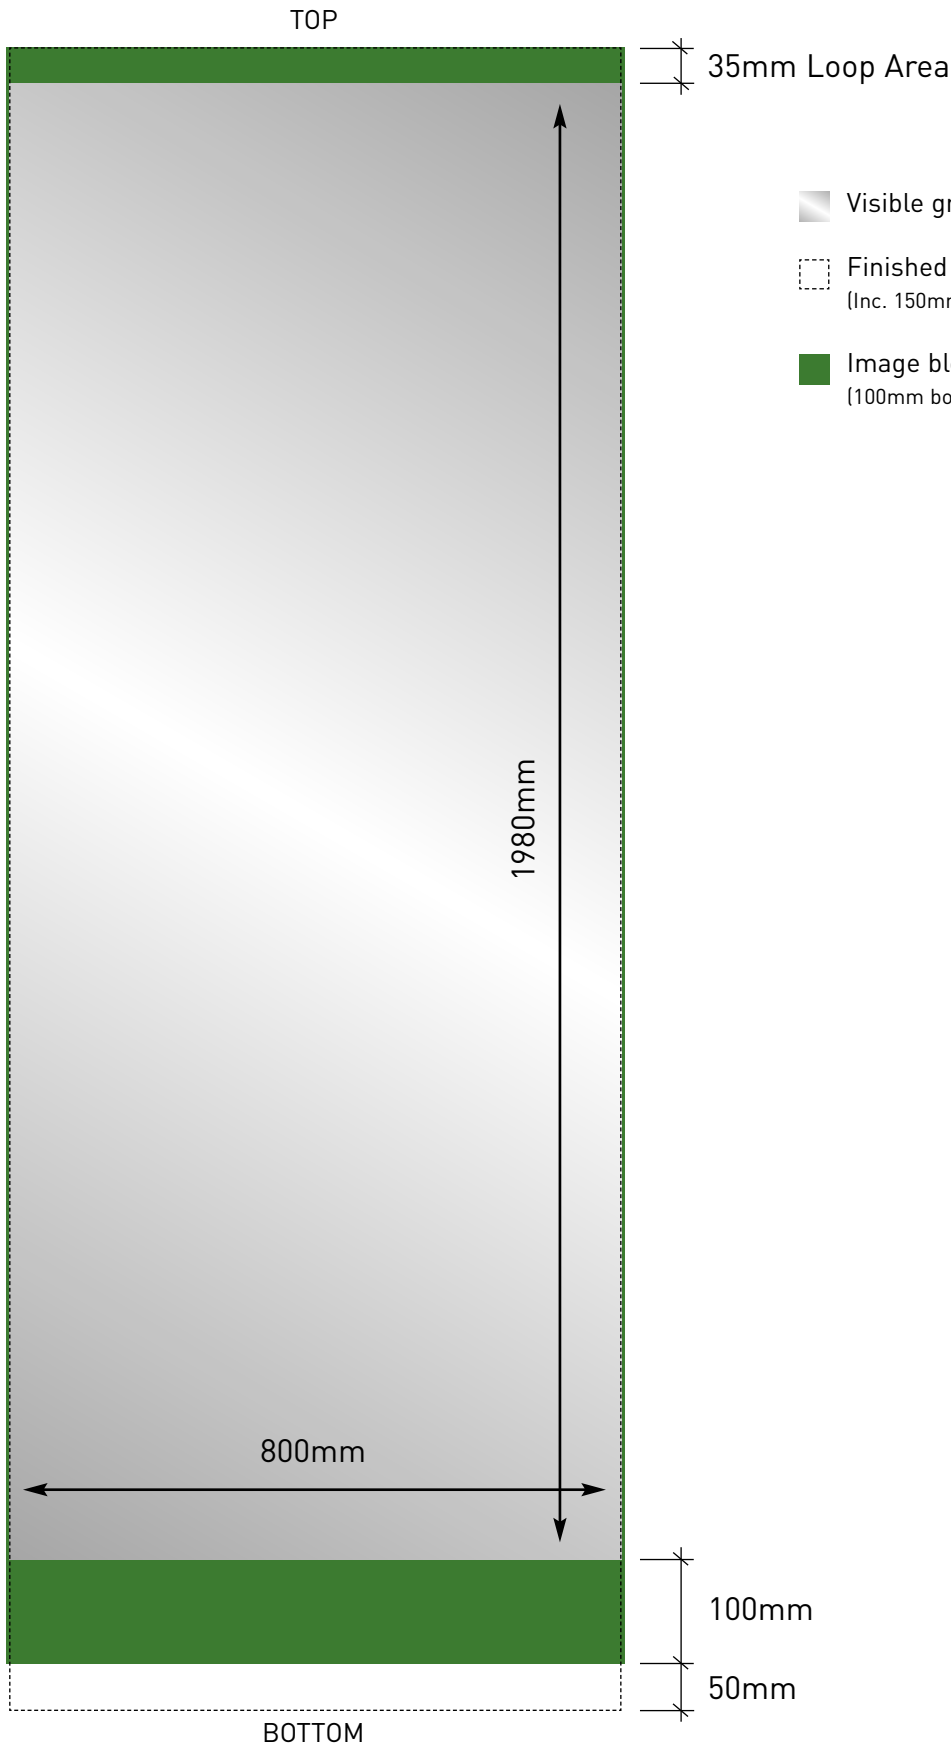

PLANET Single - ECO Friendly Display

- Single Image 1980mm(h) x 800mm(w)
- Natural bamboo cassette with levelling feet and 3 section bamboo/ali pole
- Slide assembly graphic hanging bamboo rail
- Overall height 2090mm
- Net weight 5.0kg
- Individually cartoned
- Quality assured – 5 year guarantee

PLANET SINGLE Graphic Specification

1980mm x 800mm

PLANET Single

Assembly Instructions

3

Assemble pole sections, ensuring that the bottom, middle, and top are the correct configuration.

2

Pull on string at back of system to remove pole sections from storage compartment within base.

1

Remove roll up from carry bag.

5

Holding graphic rail, pull graphic straight up, ensuring not to damage graphic.

4

Fully insert bottom of assembled pole into hole in base.

6

Hook slot of graphic rail (labelled 'insert'), over metal lip at top of pole. Adjust feet in underside of base if required. This completes the assembly.