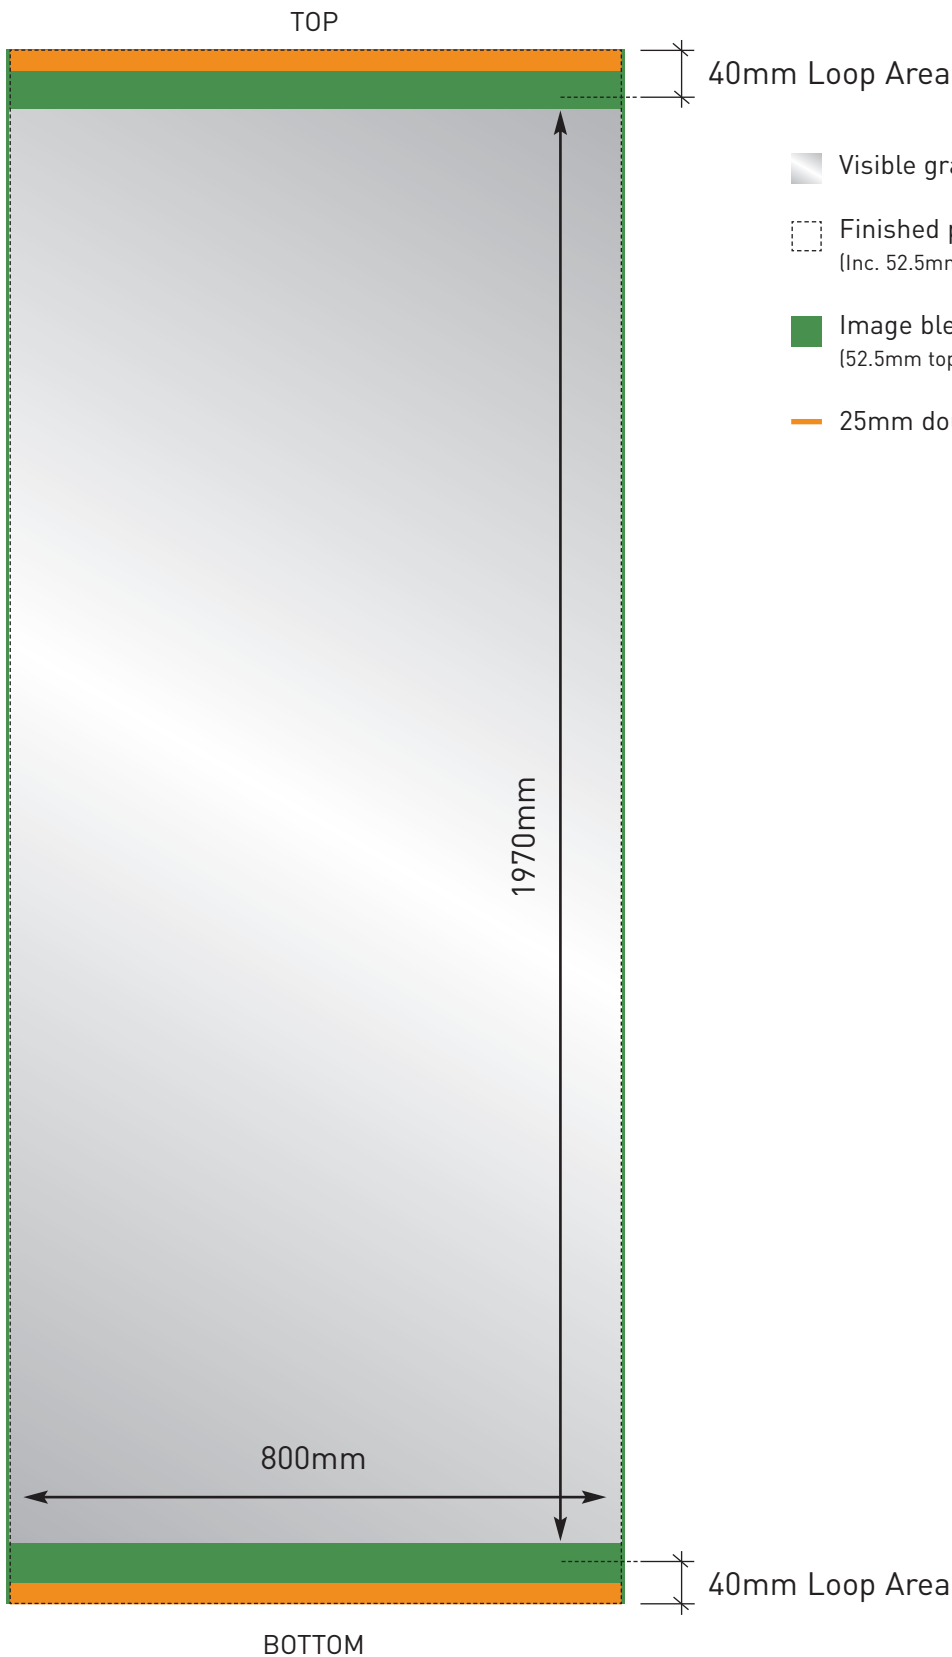

Exhibition Show .co.uk ECO friendly displays/**Planet** Bow

PLANET Bow - ECO Friendly Display

- Single image 1970mm(h) x 800mm(w)
- Natural bamboo rails with 3 section bamboo/ali pole
- Slide assembly graphic hanging bamboo rails
- Overall height 2035mm
- Net weight 2.8kg
- Individually cartoned
- Quality assured – 5 year guarantee

+44 (0) 844 335 3919

PLANET BOW Graphic Specification

1970mm x 800mm

- Visible graphic area 1970mmH x 800mmW
- Finished print size is 2075mmH x 800mmW (Inc. 52.5mm inside top and bottom rail)
- Image bleed area is 2075mmH x 810mmW (52.5mm top and bottom, and 5mm both sides)
- 25mm double sided tape