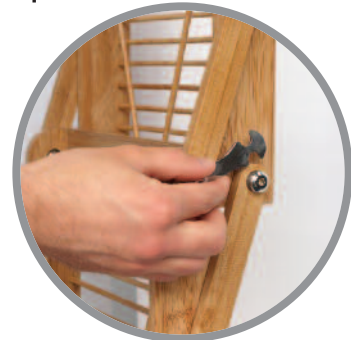

# PLANET Info Z Assembly Instructions

1

Remove literature presenter from carry bag.

2

Turn both latches, either side of the literature presenter, to unlock system.

3

Pull system fully up away from the base.

4

Re-engage both latches to lock the system and complete assembly.