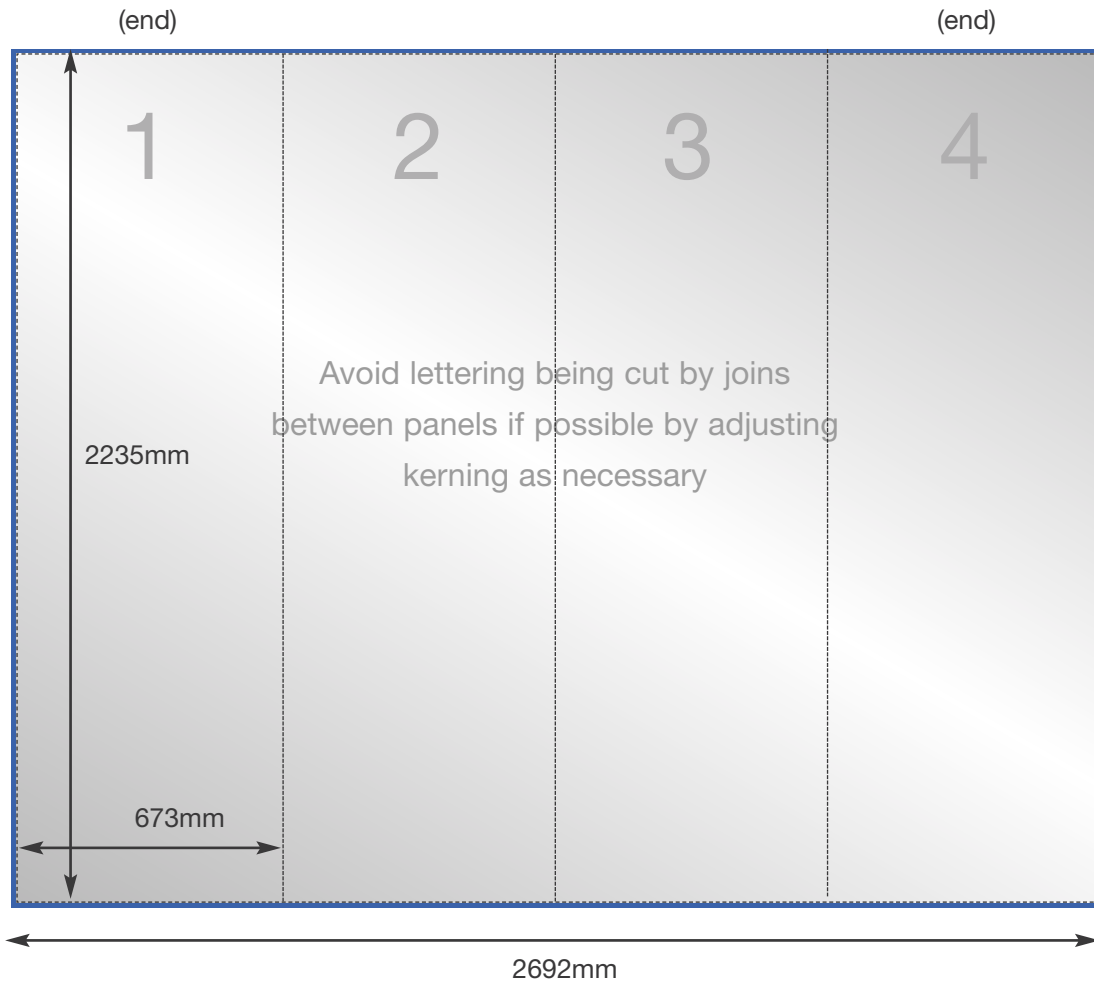

2x3 Curved Pop Up Graphic Specification

Front Panels

Overall graphic area
2235mm x 2692mm
N.B. as approximately 50% of the (end) curve panel width may be concealed from view - position text and image accordingly

Overall finished print size
2235mm x 2692mm
(4 panels 673mm width)

Overall image bleed area
2255 x 2712mm
(10mm top and sides on end panels)

*REAR GRAPHIC WIDTHS (IF REQUIRED):
Each graphic panel changes to 812mm wide if printing graphics to the rear of the curved system. They are wider to account for the larger radius.*