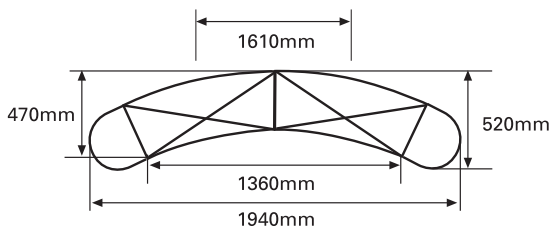

2x3 Curved Pop Up Graphic Specification

Front Panels

Overall graphic area
2235mm x 2692mm
N.B. as approximately 50% of the (end) curve panel width may be concealed from view - position text and image accordingly

Overall finished print size
2235mm x 2692mm
(4 panels 673mm width)

Overall image bleed area
2255 x 2712mm
(10mm top and sides on end panels)

*REAR GRAPHIC WIDTHS (IF REQUIRED):
Each graphic panel changes to 812mm wide if printing graphics to the rear of the curved system. They are wider to account for the larger radius.*