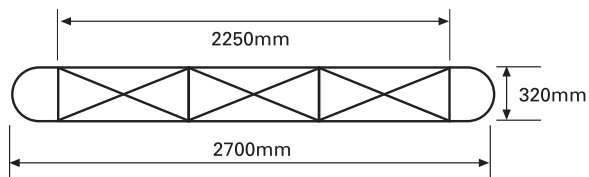

3x3 Straight Pop Up Graphic Specification

Front Panels

Overall graphic area
2235mm x 3548mm
N.B. as approximately 50% of the (end) curve panel width may be concealed from view - position text and image accordingly

Overall finished print size
2235mm x 3548mm
(5 panels)

Overall image bleed area
2255 x 3568mm
(10mm top and sides on end panels)

REAR GRAPHIC WIDTHS (IF REQUIRED):
The graphic panels' widths stay the same if printing graphics to the rear of the straight system.